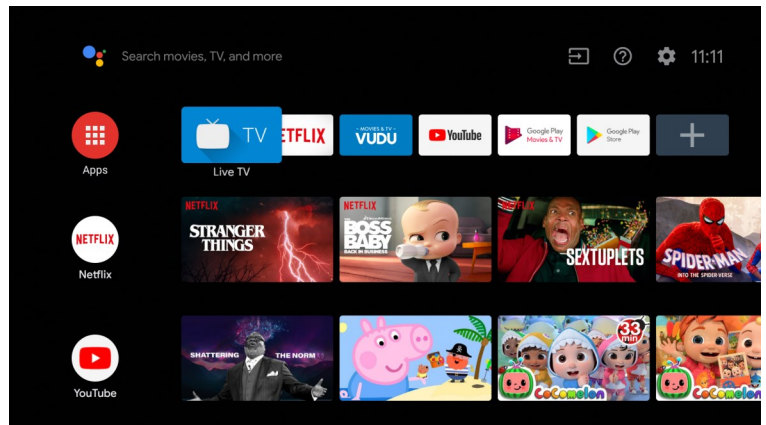

Gibson Connect TV App Download

Thank you for choosing Gibson Connect TV! This guide will help you to download and log into Gibson Connect TV using an Android device. Other platforms or devices may require a different process.

Before attempting to download Gibson Connect TV, you must first have an active and installed Gibson Connect internet service subscription. You can subscribe to Gibson Connect’s TV service by contacting us at 731-562-6000 or by calling or visiting your local Gibson Electric Membership Corporation Member Service Center.

A Gibson Connect representative will provide or help you obtain your login name and password.

Gibson Connect TV login name: _____

Gibson Connect TV login password: _____

1. Start at the home menu