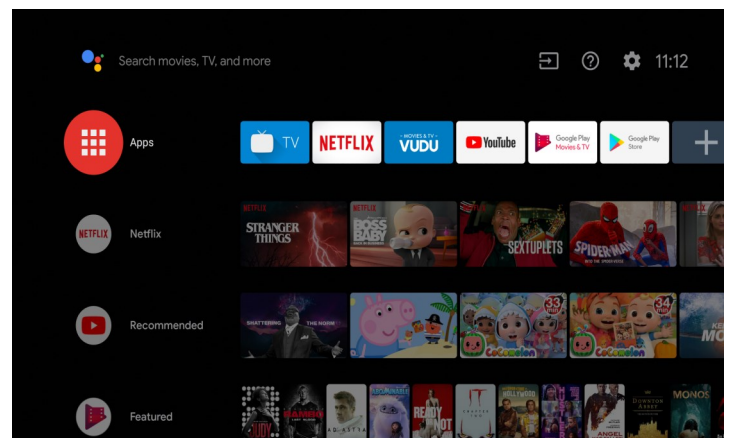

2. Navigate to the “Apps” icon on the left-hand side of the menu.