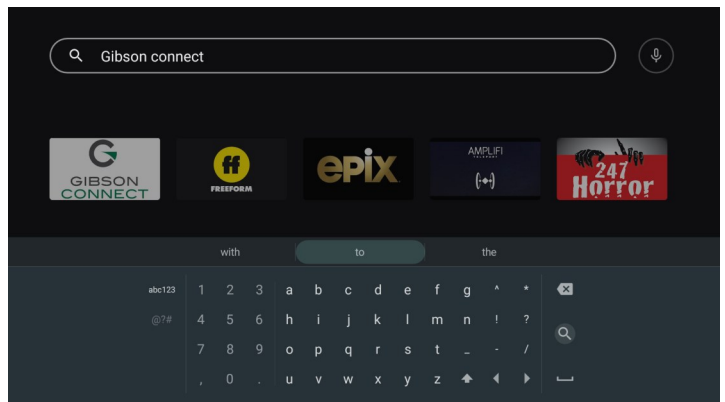

Gibson Connect TV App Download

3. Click the “Get More Apps” button to open the Google Play Store.
 - a. This can also be done by selecting the Google Play Store app itself .

4. Inside of the Google Play Store

Gibson Connect TV App Download

5. Highlight the search button at the top right of the icon.

6. Search for "Gibson Connect"

7. Click on the Gibson Connect result as shown

Gibson Connect TV App Download

8. Select to install the app