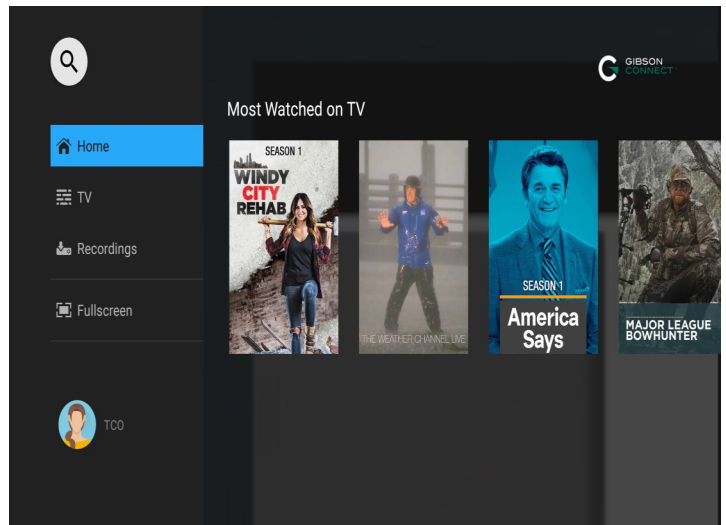

12. Home menu shows the Most Watched on TV, TV shows channels by number and times, and recordings shows any recorded TV.