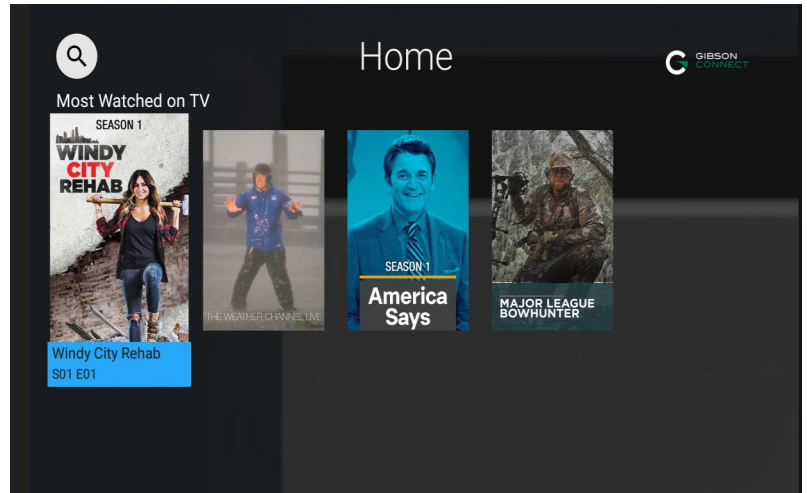

Gibson Connect TV App Download

14. View of “Home” showing the Most Watched on TV