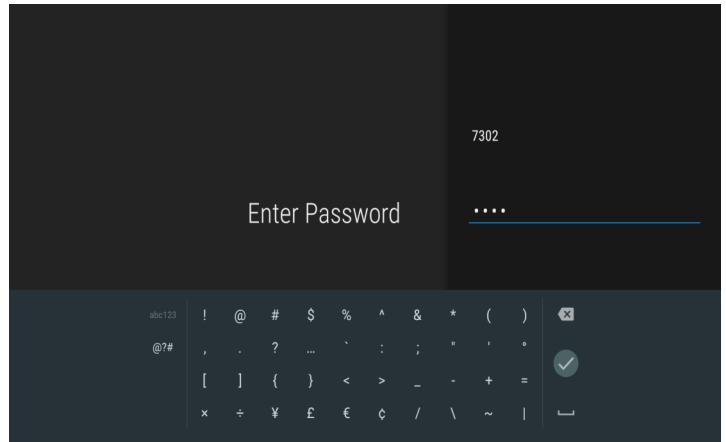

Gibson Connect TV App Download

5. Highlight the search button at the top right of the icon.

6. Search for "Gibson Connect"

7. Click on the Gibson Connect result as shown

Gibson Connect TV App Download

8. Select to install the app

9. App may be opened from the App Store or from the home menu in "Apps" (see last image)

10. App will prompt for User ID & Password that are provided to user upon signing up for service.

Gibson Connect TV App Download

11. Enter User ID & Password, click the checkbox and it will attempt to authenticate.

12. Home menu shows the Most Watched on TV, TV shows channels by number and times, and recordings shows any recorded TV.