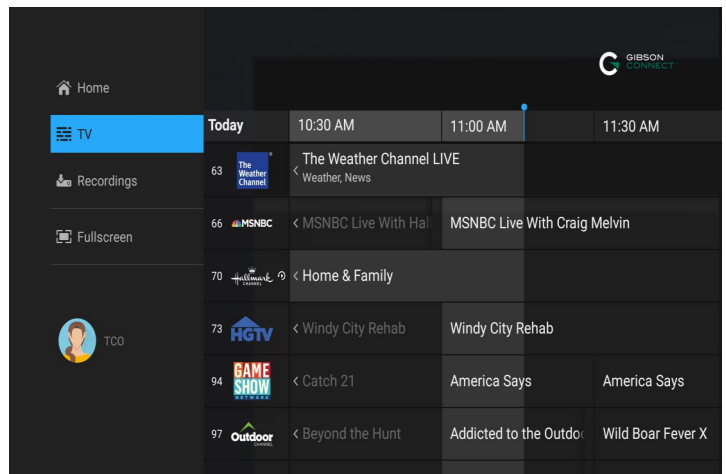

13. View of the TV Guide