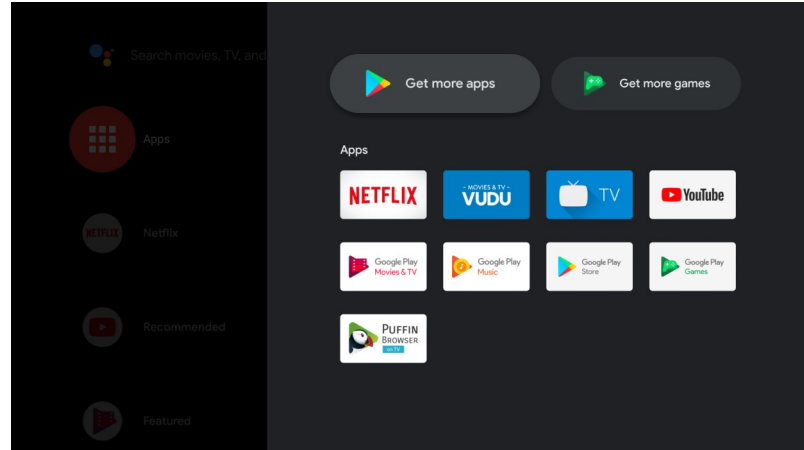

Gibson Connect TV App Download

3. Click the “Get More Apps” button to open the Google Play Store.
 - a. This can also be done by selecting the Google Play Store app itself .

4. Inside of the Google Play Store