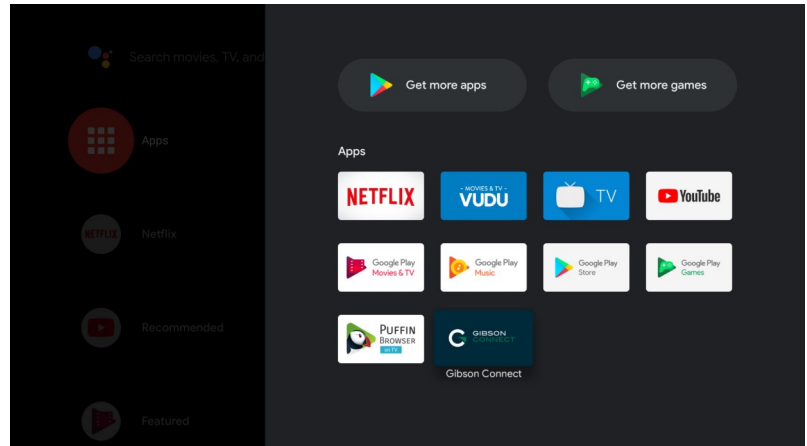

13. View of the TV Guide

Gibson Connect TV App Download

14. View of “Home” showing the Most Watched on TV

15. Shows the app now downloaded to the TV and reachable at the “Apps” menu.

If you have challenges with any of these steps, please contact Gibson Connect technical support for assistance, any time, day or night by calling 731-562-6000.