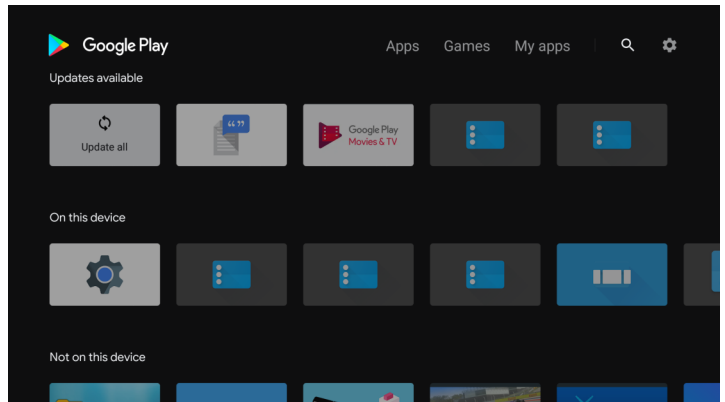

Gibson Connect TV App Download

5. Highlight the search button at the top right of the icon.