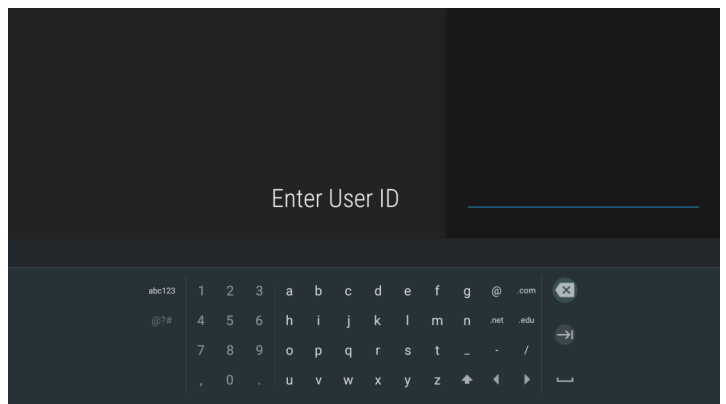

Gibson Connect TV App Download

5. Highlight the search button at the top right of the icon.

6. Search for "Gibson Connect"

7. Click on the Gibson Connect result as shown

Gibson Connect TV App Download

8. Select to install the app

9. App may be opened from the App Store or from the home menu in "Apps" (see last image)

10. App will prompt for User ID & Password that are provided to user upon signing up for service.

Gibson Connect TV App Download

11. Enter User ID & Password, click the checkbox and it will attempt to authenticate.

12. Home menu shows the Most Watched on TV, TV shows channels by number and times, and recordings shows any recorded TV.